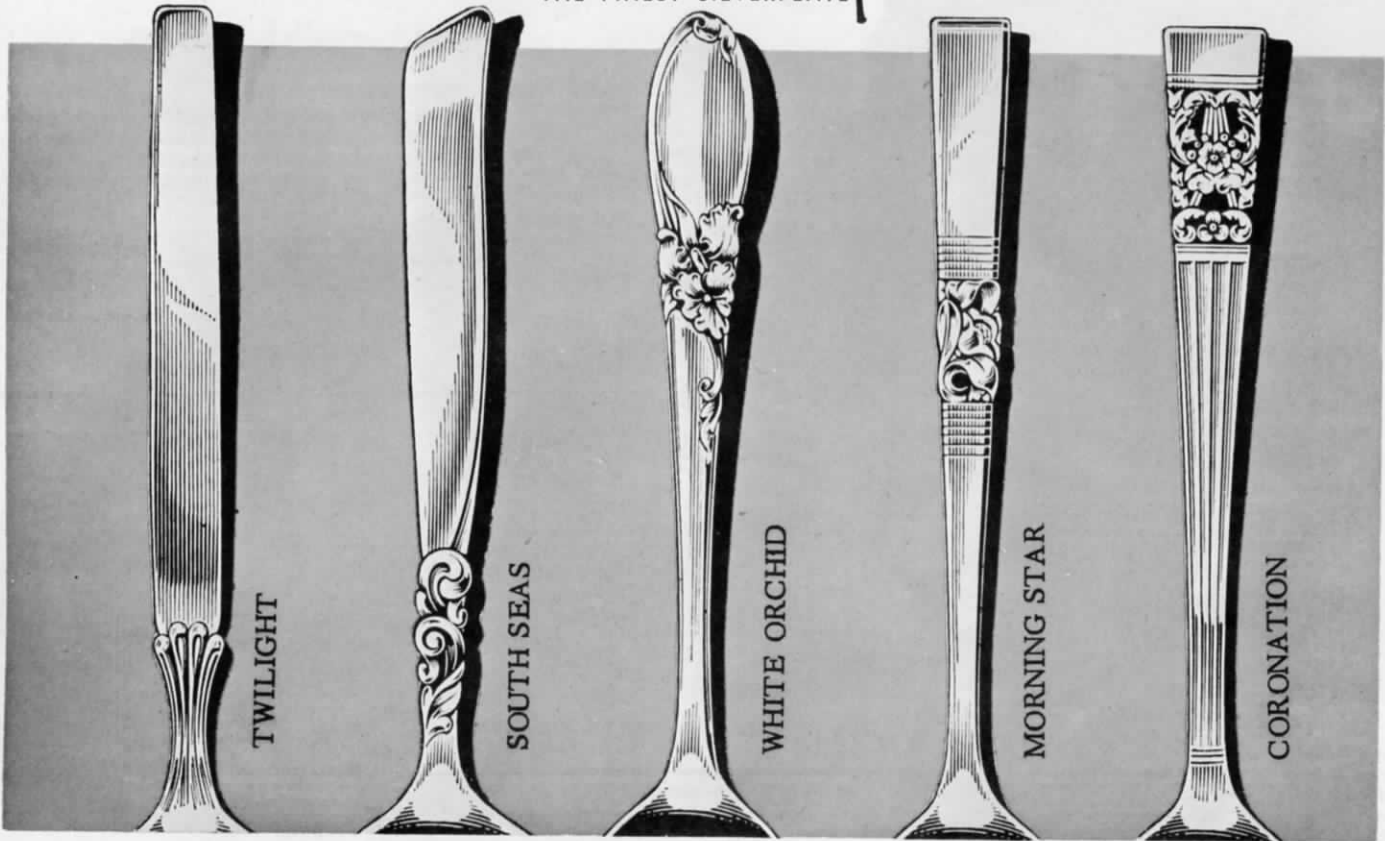

57-pc. Service for 8, \$99.75 *

Including Chest

NEW, MODERN FLORAL DESIGN

Beautiful *Springtime*

No. 116 - The FIRST Silverplate Pattern with a "Hand-Cut" look . . . more than a pattern, it's a completely new idea in silver art. Each tiny petal and leaf wrought right into the silver itself . . . delicately formed to look "cut-in" by hand. A beautiful pattern that will always be in good taste whether it be formal or casual . . .

57 pc. Service for 8, including chest . . . \$99.75

Community*

THE FINEST SILVERPLATE

OPEN STOCK PRICES, ALL PATTERNS

	Each	Set of 8	Set of 12
Teaspoon	\$1.00	\$ 8.00	\$12.00
† Cream Soup Spoon	2.00	16.00	24.00
Round Bowl Soup Spoon	2.00	16.00	24.00
Oval Bowl Soup Spoon	2.00	16.00	24.00
Iced Drink Spoon	2.00	16.00	24.00
5 O'Clock Tea or Sherbet	1.00	8.00	12.00
After Dinner Coffee Spoon	1.00	8.00	12.00
Serving or Table Spoon	2.25	18.00	27.00
° Dinner Fork	2.00	16.00	24.00
° Grille Fork	2.00	16.00	24.00
° Place Fork	2.00	16.00	24.00
° Dinner Knife	3.00	24.00	36.00
° Grille Knife	3.00	24.00	36.00
° Place Knife	3.00	24.00	36.00
(Above Knives Hollow Handles DeLuxe Stainless Serrated Blades)			
Salad or Pastry Fork	2.00	16.00	24.00
Cocktail or Oyster Fork	2.00	16.00	24.00
Individual Butter or Cheese Spreader	2.00	16.00	24.00
Butter Knife	Each	\$ 2.50	
Sugar Spoon	Each	2.50	
Cold Meat or Serving Fork	Each	3.50	
Pickle Fork	Each	2.00	
Relish Spoon	Each	2.50	
Serving or Soup Ladle	Each	8.00	
Serving or Gravy Ladle	Each	3.50	
Pie or Cake Server, H.H.	Each	5.50	
2-Piece Steak Set, 5½" Blade	Each	10.00	
2-Piece Game Set, 7" Blade	Each	13.50	
Pierced Serving Spoon	Each	2.25	
Pastry Server	Each	4.50	
Large Serving or Berry Spoon	Each	3.50	
2-Piece Salad Serving Set	Each	10.00	