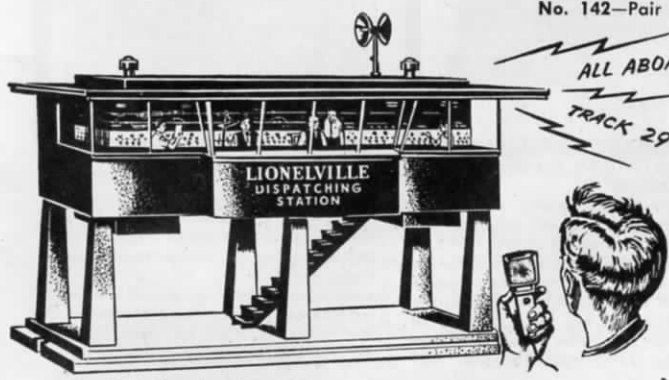

No. 0500 Chi. & N. West. Pow'd "A" unit. \$15.95
No. 0520 Chi. & N. West., dummy "B" unit. \$4.95
No. 0510 Chi. & N. West., dummy "A" unit. \$6.95

ACCESSORIES

- No. 31—Curved Track. LIST \$.50
- No. 49—Insulated Curved Track. LIST \$.75
- No. 32—Straight Track. LIST \$.50
- No. 48—Insulated Straight Track. LIST \$.75

- No. 112—Pair Automatic Switches. LIST \$19.95
- No. 142—Pair Manual Switches. LIST \$ 8.50

- No. 120—90° Crossover. LIST \$ 1.95
- No. 130—60° Crossover. LIST \$ 1.95

No. 465—Sound Dispatching Station.
11" l, 5" w, 5" h. LIST \$15.95