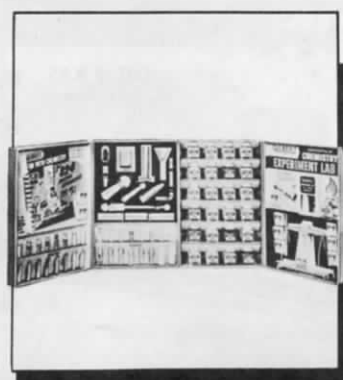

No. 12062 GILBERT CHEMISTRY EXPERIMENT LAB

Big, big array of chemicals and equipment to delight the young scientist. Brand-new Chromatography experiments, plus Atomic Energy—824 experiments in all plus scale, two test-tube racks, alcohol lamp, many, many other important units of apparatus. A complete, professional-quality lab. Sturdy steel cabinet 19" wide, 13 3/4" high, 3 1/4" deep. Opens to over 3 feet! **LIST $19.95.**