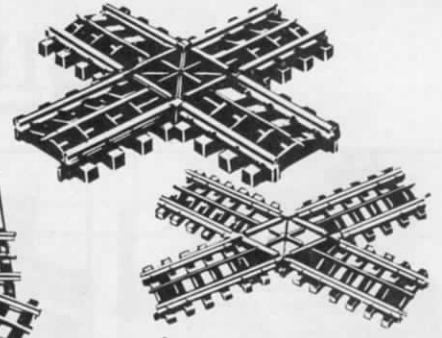

- No. 120—90° Crossover. LIST $ 1.95
- No. 130—60° Crossover. LIST $ 1.95