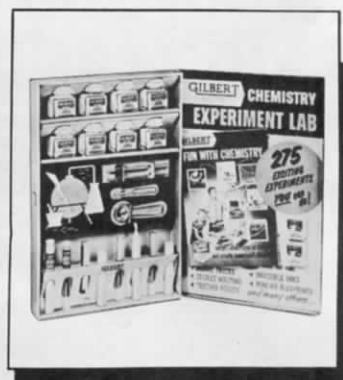

No. 12012 GILBERT CHEMISTRY EXPERIMENT LAB

Strong metal box, printed in full color, contains chemicals and scientific apparatus for 275 fascinating experiments such as magic tricks, secret writing, color printing, and many, many more. New easy-to-read manual crammed with interesting information. Kit 9 1/2" wide, 13 3/4" high, 3 1/4" deep. Opens to 1 1/2 feet. **LIST $5.00.**