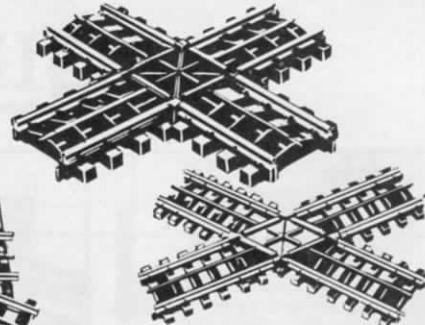

- No. 120—90° Crossover. LIST $ 1.95
- No. 130—60° Crossover. LIST $ 1.95