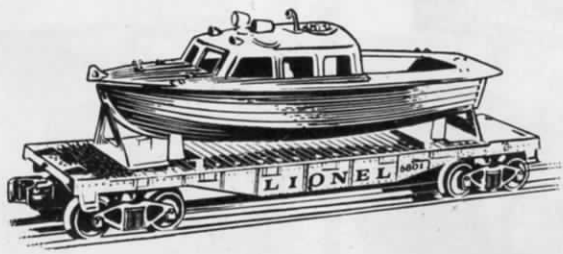

No. 6801—Flat car carrying scale-sized removable boat. LIST $ 5.95