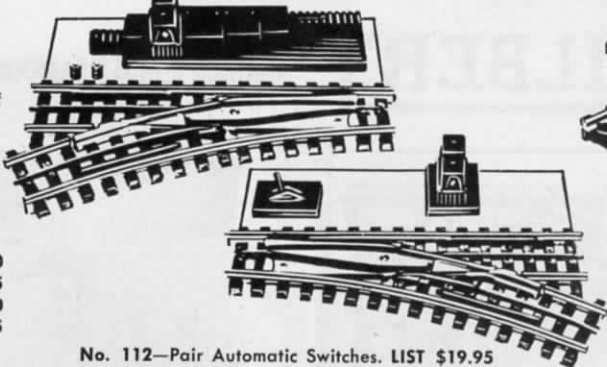

No. 0502 Wabash Powered "A" unit . . . \$15.95
No. 0522 Wabash, dummy "B" unit . . . \$4.95
No. 0512 Wabash, dummy "A" unit . . . \$6.95

No. 0504 Southern Pac. Powered "A" unit . \$15.95
No. 0524 Southern Pacific, dummy "B" unit. \$4.95
No. 0514 Southern Pac., dummy "A" unit . . \$6.95

No. 0500 Chi. & N. West. Pow'd "A" unit. \$15.95
No. 0520 Chi. & N. West., dummy "B" unit. \$4.95
No. 0510 Chi. & N. West., dummy "A" unit. \$6.95

ACCESSORIES

- No. 31—Curved Track. LIST \$.50
- No. 49—Insulated Curved Track. LIST \$.75
- No. 32—Straight Track. LIST \$.50
- No. 48—Insulated Straight Track. LIST \$.75