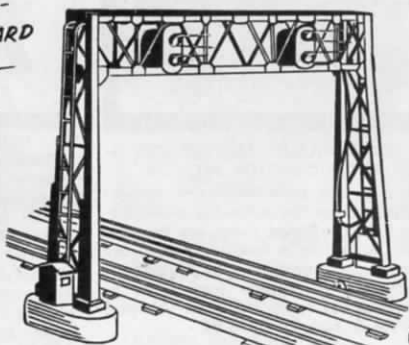

No. 450—Operating Signal Bridge—
spans over 2 tracks.
10½" w, 7¾" h,
3¼" d. LIST $ 8.95