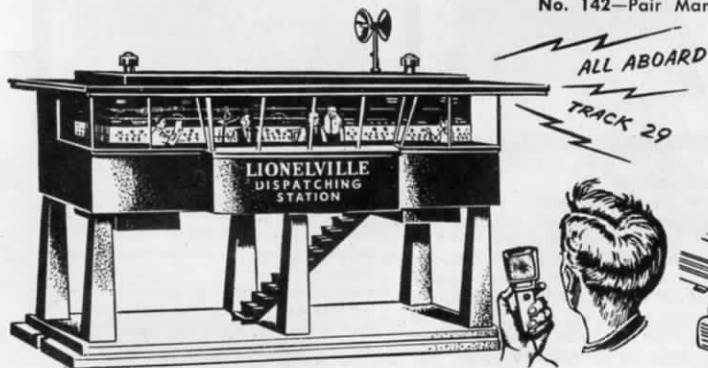

No. 0500 Chi. & N. West. Pow'd "A" unit. \$15.95
No. 0520 Chi. & N. West., dummy "B" unit. \$4.95
No. 0510 Chi. & N. West., dummy "A" unit. \$6.95

ACCESSORIES

- No. 31—Curved Track. LIST \$.50
- No. 49—Insulated Curved Track. LIST \$.75
- No. 32—Straight Track. LIST \$.50
- No. 48—Insulated Straight Track. LIST \$.75

- No. 112—Pair Automatic Switches. LIST \$19.95
- No. 142—Pair Manual Switches. LIST \$ 8.50

- No. 120—90° Crossover. LIST \$ 1.95
- No. 130—60° Crossover. LIST \$ 1.95

No. 465—Sound Dispatching Station.
11" l, 5" w, 5" h. LIST \$15.95