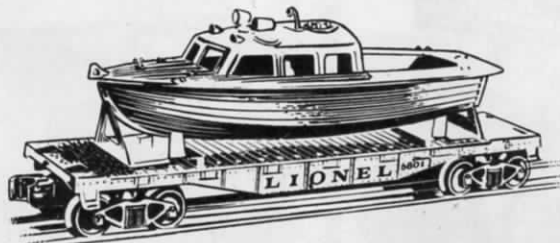

No. 6801—Flat car carrying scale-
sized removable boat. LIST $ 5.95