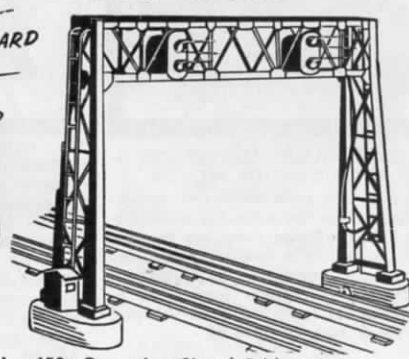

- No. 112—Pair Automatic Switches. LIST \$19.95
- No. 142—Pair Manual Switches. LIST \$ 8.50

- No. 120—90° Crossover. LIST \$ 1.95
- No. 130—60° Crossover. LIST \$ 1.95

No. 465—Sound Dispatching Station.
11" l, 5" w, 5" h. LIST \$15.95

ALL ABOARD
TRACK 29

No. 450—Operating Signal Bridge—
spans over 2 tracks.
10½" w, 7¾" h,
3¼" d. LIST \$ 8.95

- No. 154—Flashing Highway Signal.
9" high. LIST \$ 4.95
- No. KW—190 Watt, 115 volts, AC,
60 cycles Transformer. LIST \$37.50
- No. LW—125 Watt, 115 volts, AC,
60 cycles Transformer. LIST \$15.95