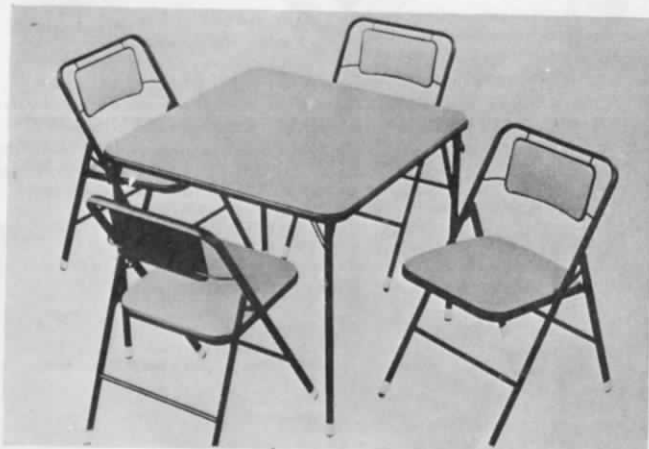

## Samsonite Card Tables & Chairs

**SAMSONITE'S "OVAL TABLE" and HIGH FASHION "FUTURA" FOLDING CHAIR** in Black 'N' Brass available in Metallic Flame upholstery with Black frame, or in Metallic Grey upholstery with Black frame, or in Metallic Tan upholstery with Tan Frame. Folding table has a exclusive over-size top 32" x 42" and invisible leg lock. Brass ferrules are on table and chair legs. **No. 8420—Table. LIST \$17.95. No. 6820—Chair (each). LIST \$8.95.**

**SAMSONITE'S "KING SIZE" FOLDING TABLE AND HIGH FASHION "FUTURA" FOLDING CHAIR** in Black 'N' Brass available in Metallic Grey upholstery with Black frame, or in Metallic Flame upholstery with Black Frame, or in Metallic Tan upholstery with Tan frame. Table size is 34" square. Matching cushion-comfort chairs have upholstered seat and back rest. **No. 8720—Table. LIST \$13.95. No. 6820—Chair (each). LIST \$8.95.**