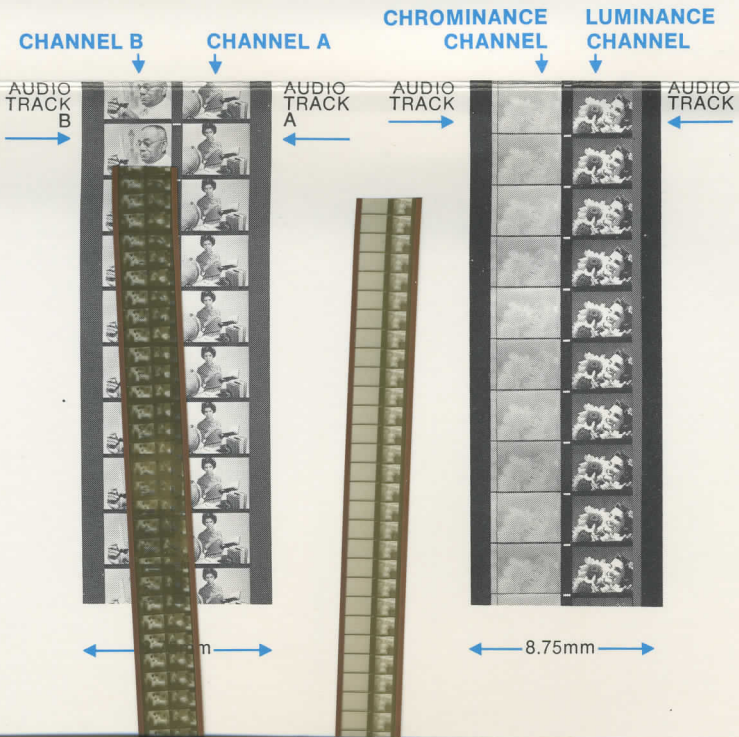

**ACTUAL
FILM
SAMPLES
INSIDE**

Is a Trade Mark of CBS Electronic Video Recording,
a Division of Columbia Broadcasting System, Inc.

THE EVR FILM

EVR Film has two rows of visual frames, each with a magnetic sound track. A fully loaded EVR Cartridge provides 25 minutes of color or 50 minutes of monochrome programming. All EVR Players accept both color and monochrome cartridges, playing them through the appropriate type of standard television receiver.

THE MONOCHROME FORMAT

Illustrated at left is a segment of film in the monochrome format. On each of its two channels there is a separate program, and each channel provides up to 25 minutes of monochrome pictures with sound, for a total of 50 minutes. A channel selector switch on the EVR Player allows the user to change channels before or during viewing.

THE COLOR FORMAT

The color format uses the same thin black-and-white EVR Film. In this format, however, the left channel provides color information, while picture information is on the right channel. These are combined in the EVR Player and translated electronically into a color television signal.