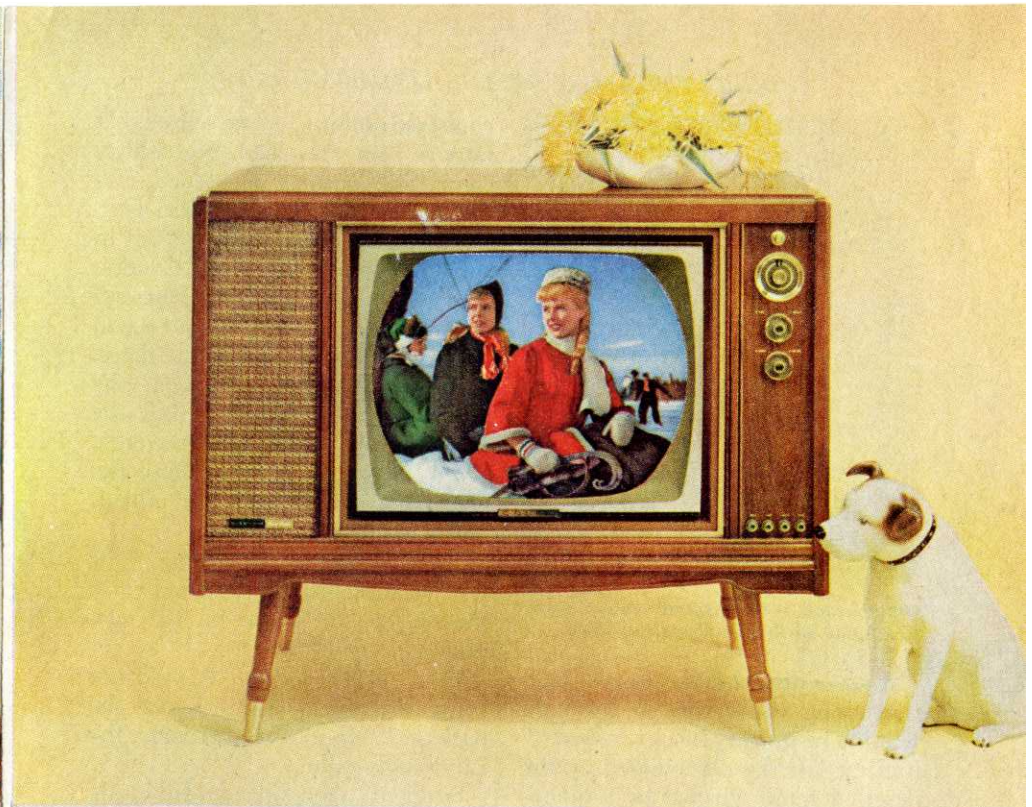

WALT DISNEY SAYS:

“Every day you’re missing more and more if you don’t have **COLOR TV!**”

“Look at today’s TV programming and you’ll know color is here! It adds so much to so many fine programs that I’m happy we’re part of it. Our new TV series, ‘The Wonderful World of Color,’ begins on NBC-TV Sunday, Sept. 24. Network and local programming this Fall offer great color dramas, musicals, sports events, and spectacles. Of all the innovations in entertainment, one of the greatest is Color TV.”

RCA VICTOR **COLOR TV** —you have to see it to believe it!

Be sure to see Walt Disney’s “Wonderful World of Color” on NBC-TV Network

Look what RCA Victor does for Color television! RCA’s new High-Fidelity tube gives you gloriously life-like color in a picture up to 50% brighter! Color so realistic you really have to see it to believe it. Outstanding black-and-white picture, too!

RCA Victor’s *New Vista* tuner has extra pulling power for a sharper pic-

ture from many hard-to-get stations.

You can change channel, adjust picture and graduate the volume by *Wireless Wizard* remote control . . . even turn the set *completely* off!

See your RCA Victor Color TV dealer—and see what Walt Disney hails as “one of the greatest of all the innovations in entertainment—Color TV!”

TMK(s)[®]

The Most Trusted Name in Color Television
RADIO CORPORATION OF AMERICA