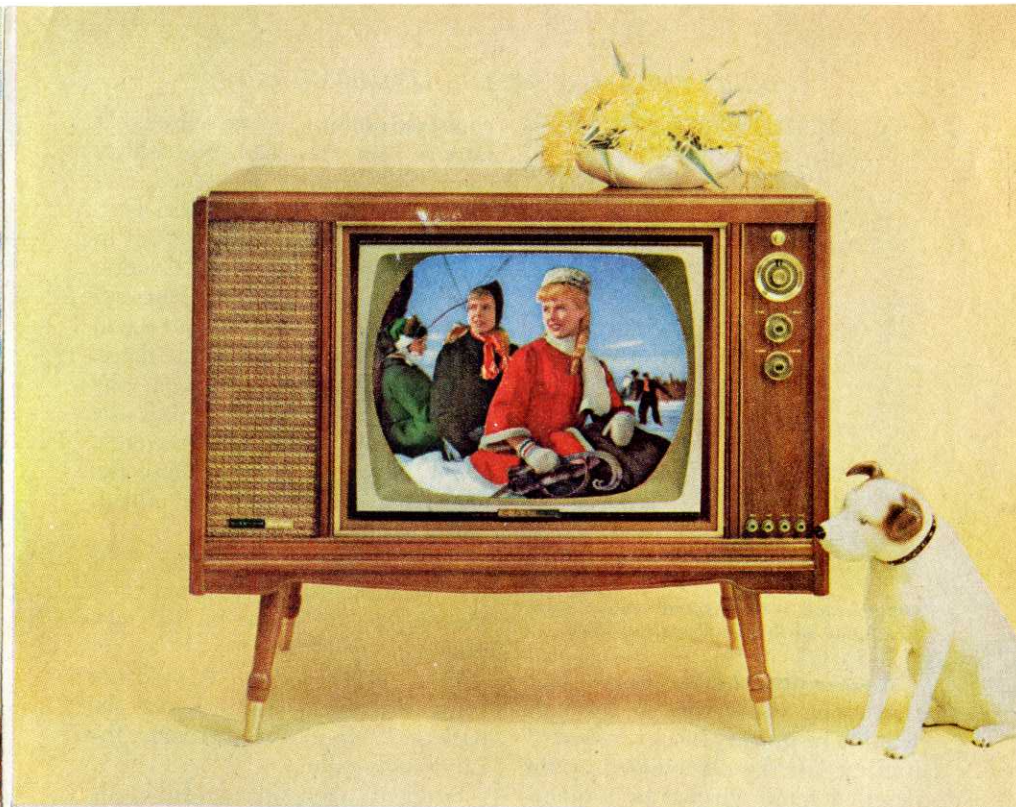

WALT DISNEY SAYS:

“Every day you’re missing more and more if you don’t have **COLOR TV!**”

“Look at today’s TV programming and you’ll know color is here! It adds so much to so many fine programs that I’m happy we’re part of it. Our new TV series, ‘The Wonderful World of Color,’ begins on NBC-TV Sunday, Sept. 24. Network and local programming this Fall offer great color dramas, musicals, sports events, and spectacles. Of all the innovations in entertainment, one of the greatest is Color TV.”

RCA VICTOR **COLOR TV** —you have to see it to believe it!

Be sure to see Walt Disney’s “Wonderful World of Color” on NBC-TV Network

Look what RCA Victor does for Color television! RCA’s new High-Fidelity tube gives you gloriously life-like color in a picture up to 50% brighter! Color so realistic you really have to see it to believe it. Outstanding black-and-white picture, too!

RCA Victor’s *New Vista* tuner has extra pulling power for a sharper pic-

ture from many hard-to-get stations.

You can change channel, adjust picture and graduate the volume by *Wireless Wizard* remote control . . . even turn the set *completely* off!

See your RCA Victor Color TV dealer—and see what Walt Disney hails as “one of the greatest of all the innovations in entertainment—Color TV!”

TMK(s)®

The Most Trusted Name in Color Television
RADIO CORPORATION OF AMERICA